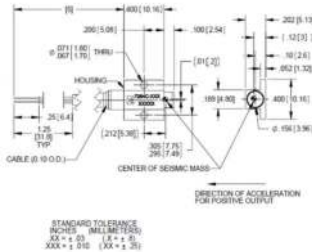

Our Most Popular Accelerometers

Endevco Model 7264C

- 500g & 2000g full scale ranges
- 0.005 damping ratio – meeting NHTSA SA572-S4 specifications
- Small, ruggedized
- Mass: 1 gram

v

MSI Model 64C

- 50g to 6,000g full scale ranges
- Linearity <1%
- Complaint to SAE J211/J2570
- Small, ruggedized
- Mass: 1 gram

We also offer the following:

Endevco Models

- 7268C (3-axis)
- 7290G
- 7264H
- 2262A

MSI (TE Connectivity) Models

- 64B
- 68C
- EGCS
- EGAS

www.euroamerica-llc.com | (937) 407-7572