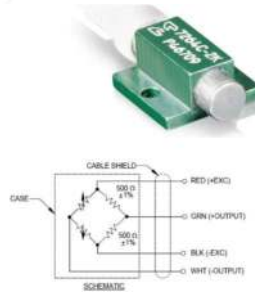

Our Most Popular Accelerometers

Endevco Model 7264C

- 500g & 2000g full scale ranges
- 0.005 damping ratio – meeting NHTSA SA572-S4 specifications
- Small, ruggedized
- Mass: 1 gram

v

MSI Model 64C

- 50g to 6,000g full scale ranges
- Linearity <1%
- Complaint to SAE J211/J2570
- Small, ruggedized
- Mass: 1 gram